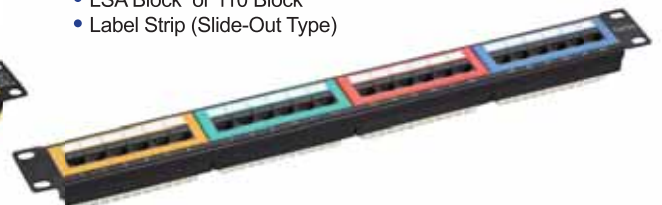

» CATEGORY 5E PATCH PANEL «

VP-7248-C5E
PATCH PANEL CATEGORY 5E

- 48 port, 1U height
- Unshielded type
- LSA Block with Color Code
- Double Layer Design

VP-7232-C5E
PATCH PANEL CATEGORY 5E

- 32 port, 2U height
- Unshielded type
- LSA Block or 110 Block

VP-7348-C5E
PATCH PANEL CATEGORY 5E

- 48 port, 2U height
- Unshielded type
- LSA Block or 110 Block

VP-7748-C5E
PATCH PANEL CATEGORY 5E

- 48 port, 2U height
- Unshielded type
- LSA Block or 110 Block
- Label Strip (Slide-Out Type)

VP-7524-C5E
PATCH PANEL CATEGORY 5E

- 24 port, Unshielded
- 45 Degree Design
- Colorful

VP-7624-C5E
PATCH PANEL CATEGORY 5E

- 24 port, Unshielded
- Label Strip (Slide-Out Type)
- Colorful