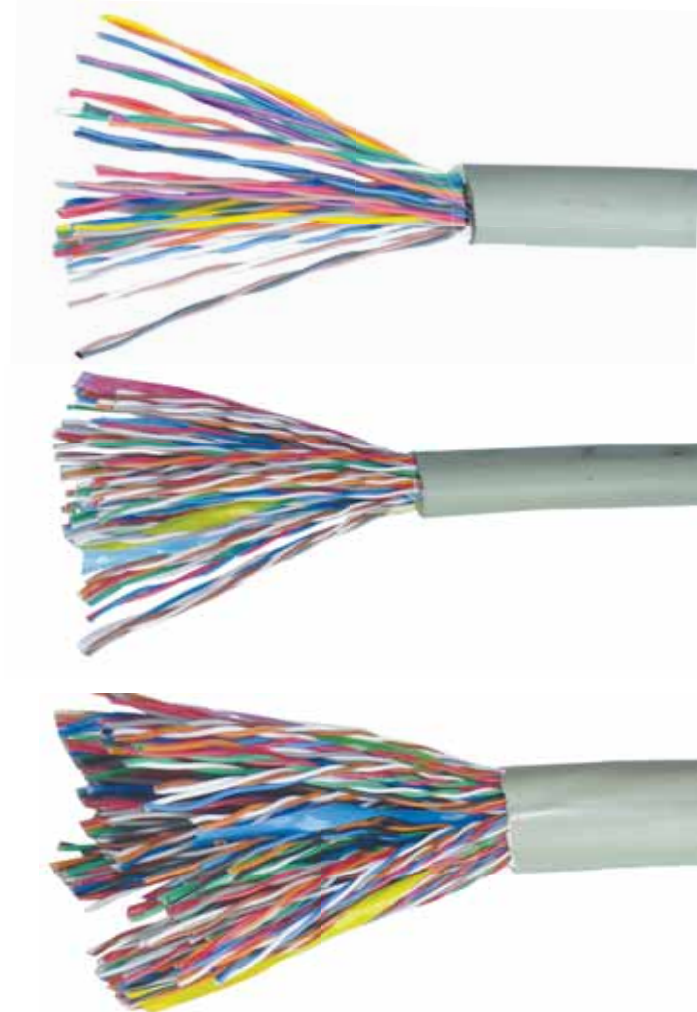

» TELEPHONE CABLE «

■ 25 pairs unshielded backbone category 3 / category 5 cable

Conductor	bare copper
Description	UTP Cat3 / UTP Cat5
Structure	PE insulation.FR PVC/LSOH ROHS jacket
Jacket	PVC
Standards	TIA/ EIA-568B
Package	305m/roll
Certificate	UL,CE,CCC

■ 50 pairs unshielded backbone category 3 / category 5 cable

Conductor	bare copper
Description	UTP Cat3 / UTP Cat5
Structure	PE insulation.FR PVC/LSOH ROHS jacket
Jacket	PVC
Standards	TIA/ EIA-568B
Package	305m/roll
Certificate	UL,CE,CCC

■ 100 pairs unshielded backbone category 3 / category 5 cable

Conductor	bare copper
Description	UTP Cat3 / UTP Cat5
Structure	PE insulation.FR PVC/LSOH ROHS jacket
Jacket	PVC
Standards	TIA/ EIA-568B
Package	305m/roll
Certificate	UL,CE,CCC

FTP Cat6 Patch cord

- Dimension: 23AWG,24AWG,26AWG
- Length: 0.5m,1m,1.5m,2m,3m,5m,7m,10m,15m
- Colour: Grey,Blue,Green,Yellow,Red,Black
- Assignment According to TIA/EIA 568B
- RoHS Compliant

VR-7012

VR-7013